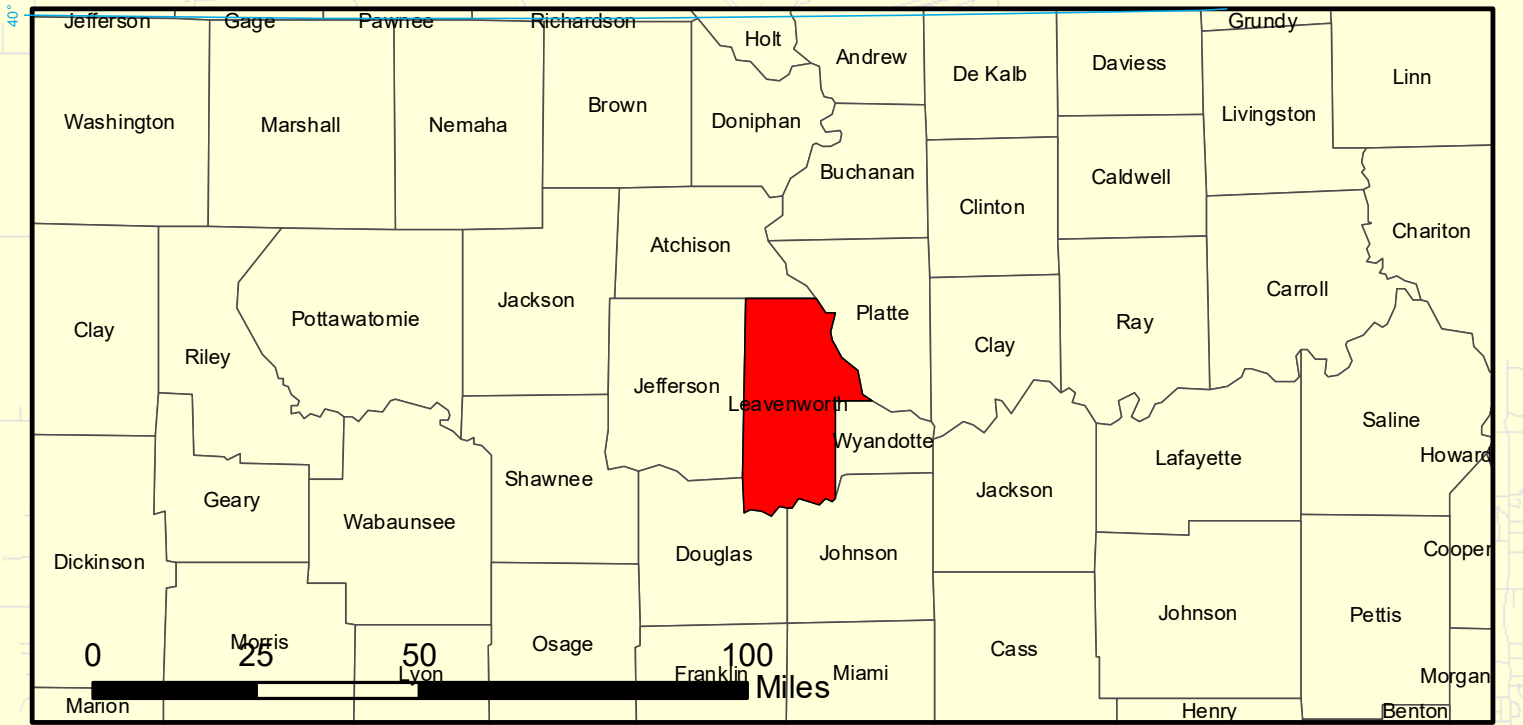

LEAVENWORTH COUNTY KANSAS 2025

Weather Spotters in Leavenworth County

Legend
weather Spotters

Legend

- GRAVEL
- HARD SURFACE
- MINIMUM
- PRIVATE
- State Maintained
- City Centerlines
- City Limits
- County Boundary
- Sections

Projection: NAD 1983 State Plane Kansas 1501 (US Feet)
Disclaimer: Map is projected in real-world coordinates. However, it is not intended for legal purposes. Measurement accuracy is not guaranteed.