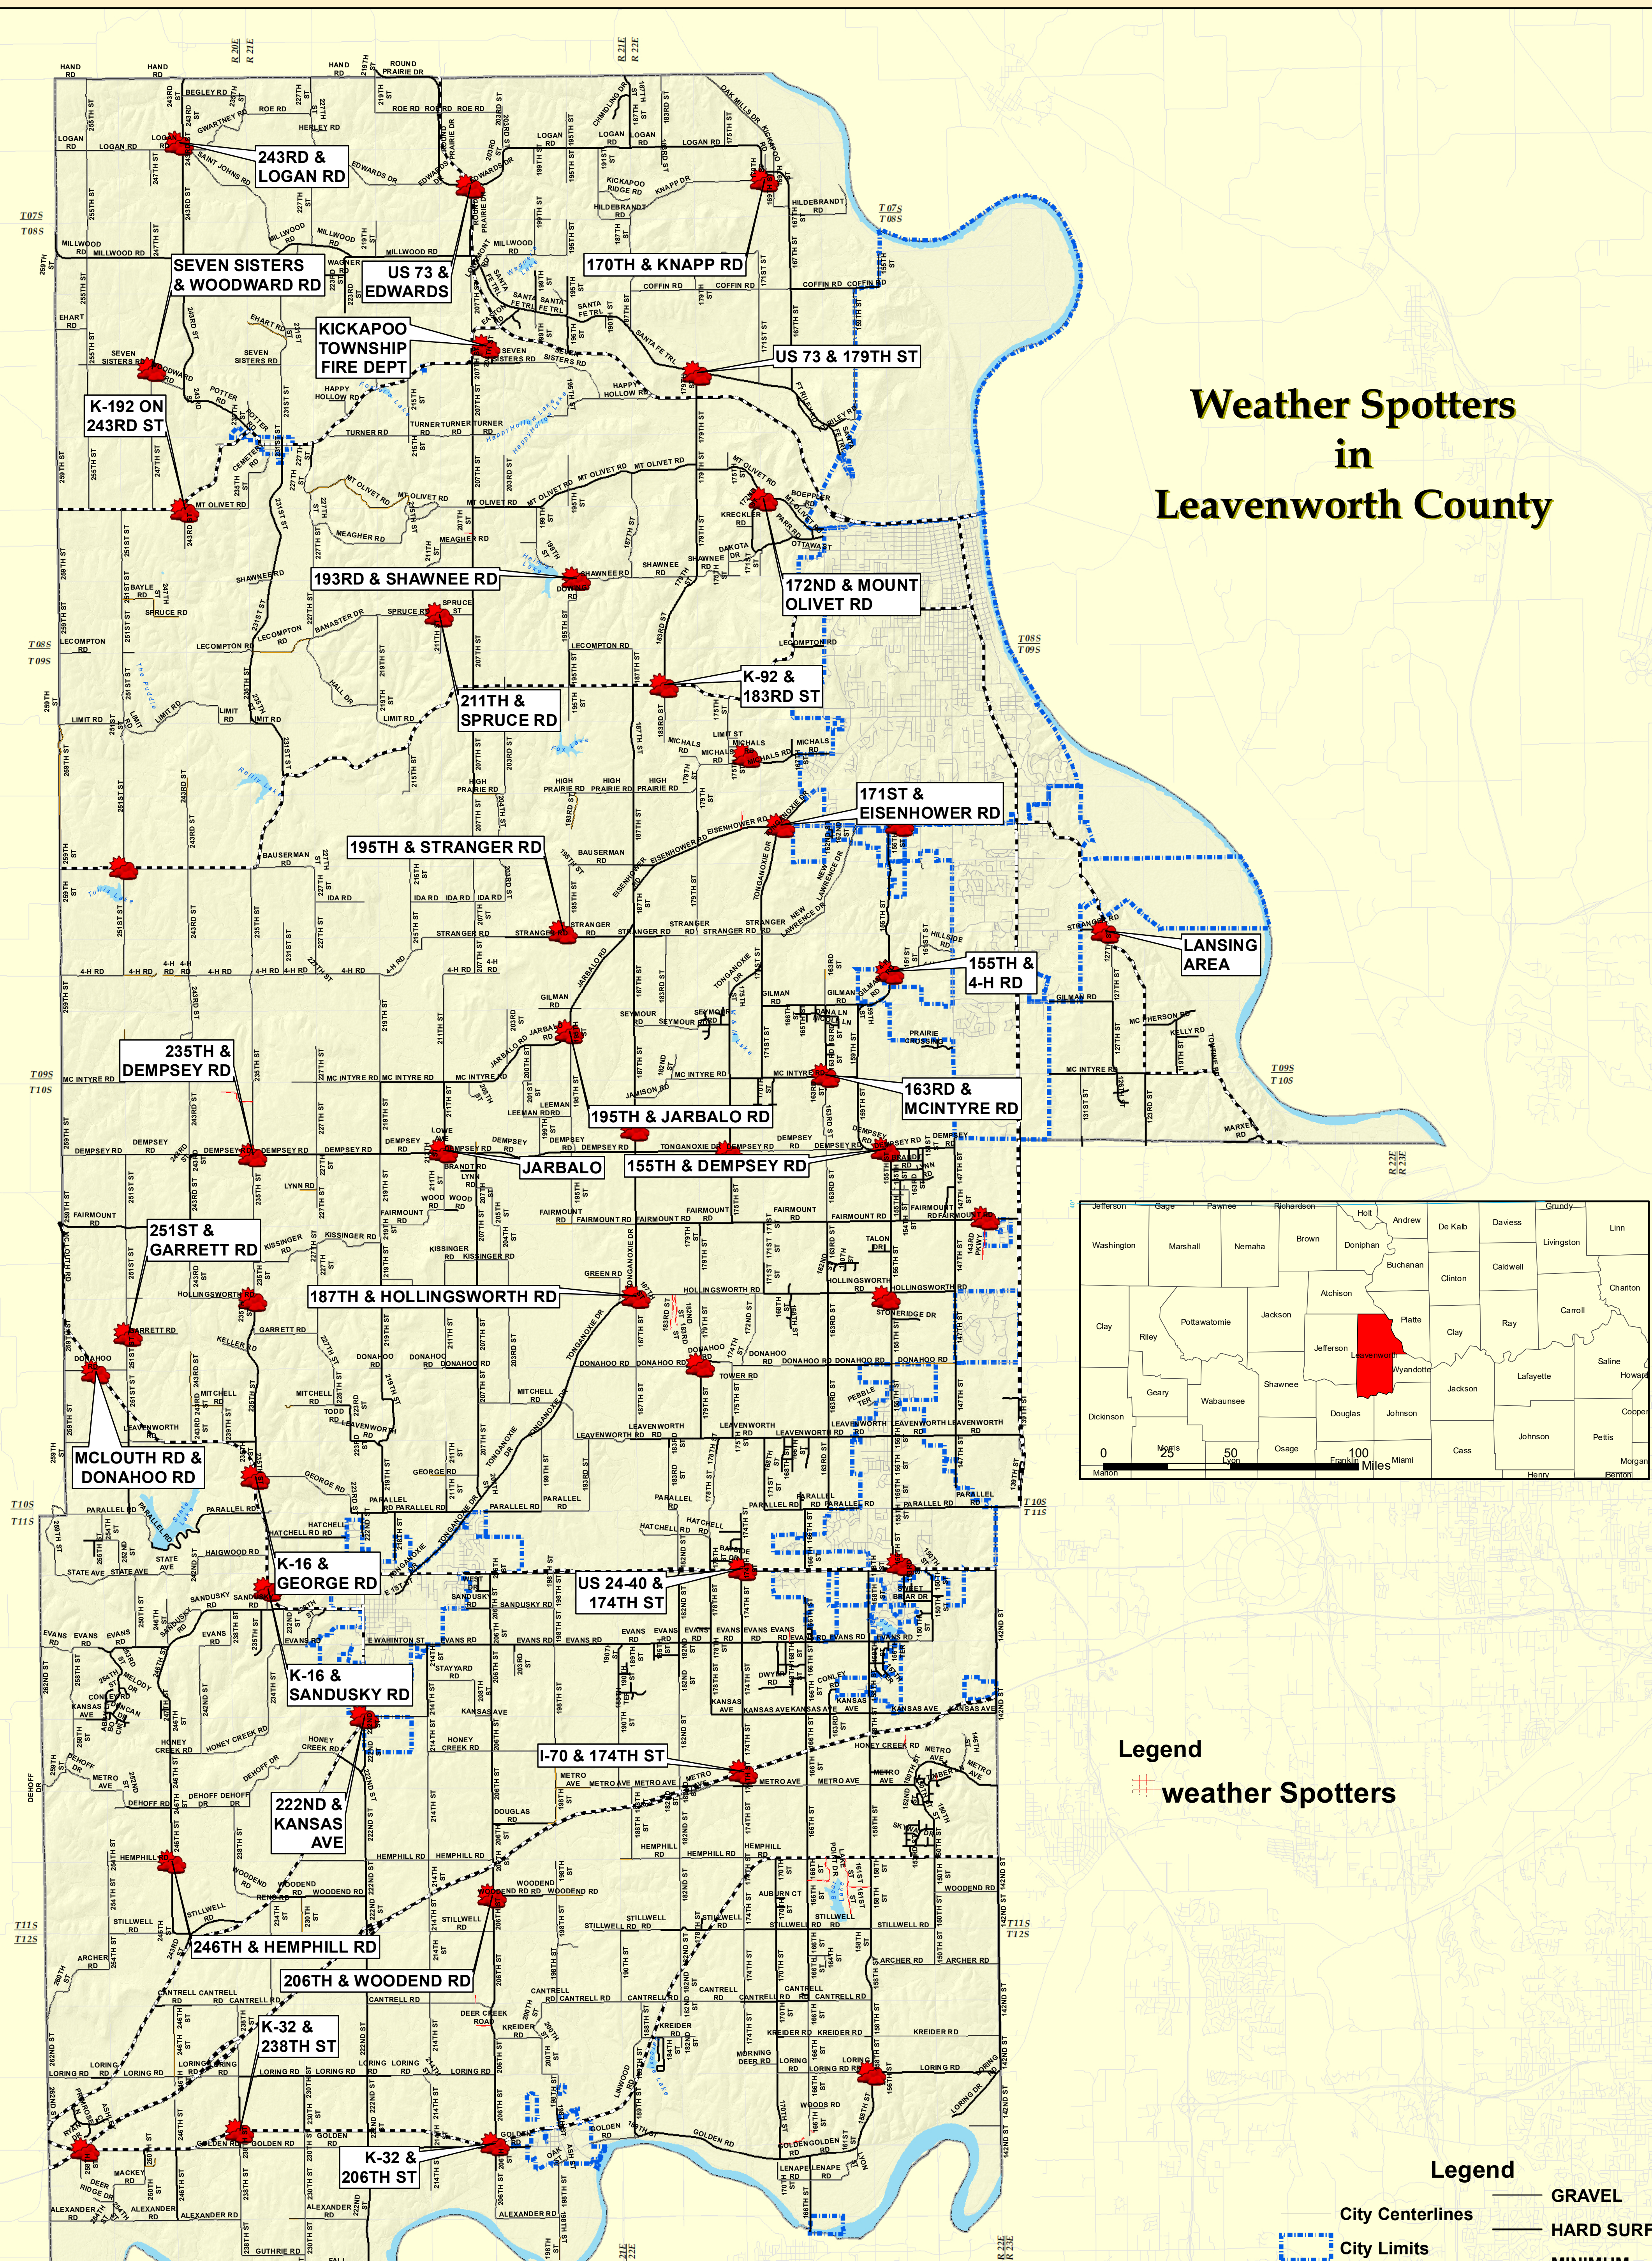

LEAVENWORTH COUNTY KANSAS 2025

Weather Spotters in Leavenworth County

Legend
weather Spotters

Legend

- GRAVEL
- HARD SURFACE
- MINIMUM
- PRIVATE
- State Maintained
- City Centerlines
- City Limits
- County Boundary
- Sections

Projection: NAD 1983 State Plane Kansas 1501 (US Feet)
Disclaimer: Map is projected in real-world coordinates. However, it is not intended for legal purposes. Measurement accuracy is not guaranteed.